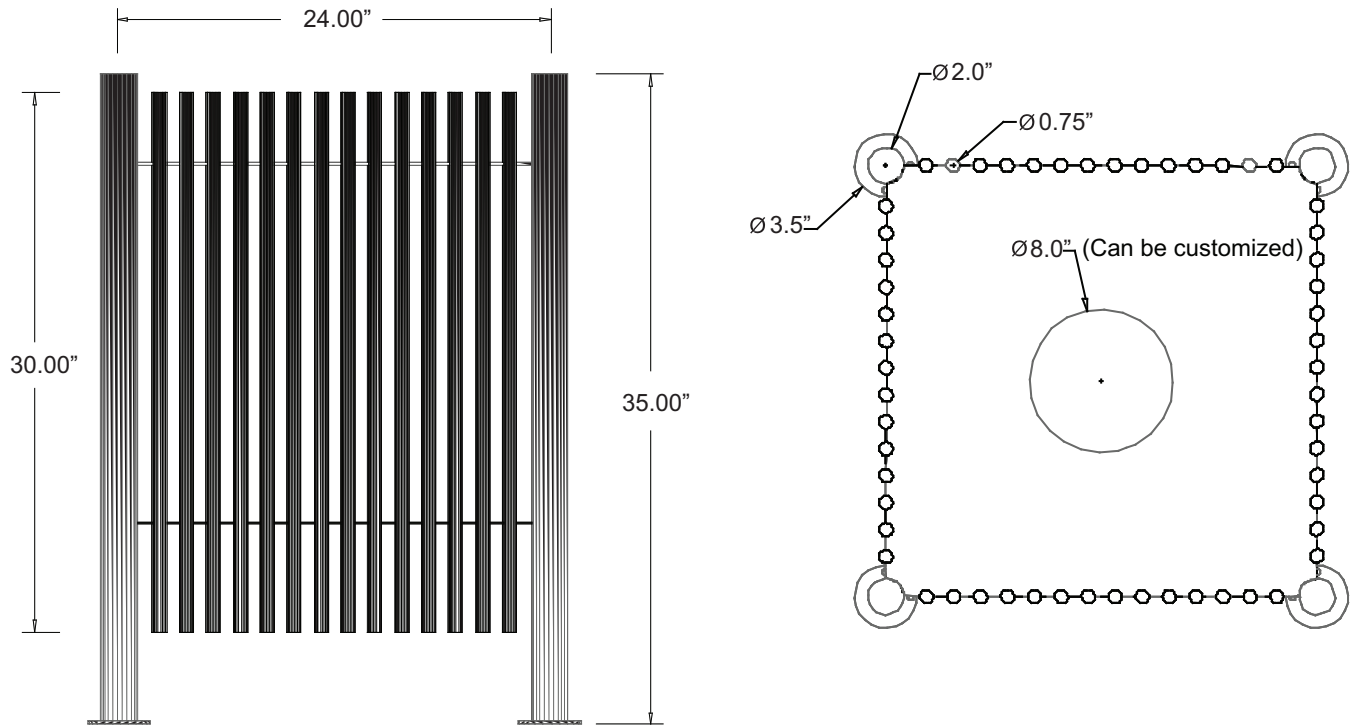

Milano Waste Receptacle EL - 013

- **Model:** EL -013 S / P
- **Material:** S - Stainless Steel
P - Zinc Plated Steel
- **Finish:** Brushed stainlessfinish
Or powder coated finish
- **Liner:** 21USGal / 80 L
- **Door:** Optional side hinged door
- **Dimensions:** 24" (l) x 24" (w) x 35" (h)
- **Weight:** Approximately 100lbs.
- **Installation:** Bolted down or free standing