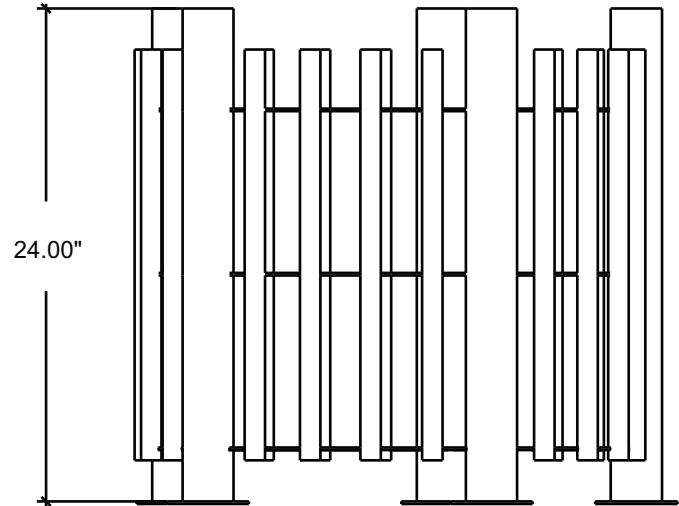

# Milano Planter EL - 014

- **Model:** EL -014 S / P
- **Material:** S - Stainless Steel  
P - Zinc Plated Steel
- **Finish:** Brushed stainless finish  
Or powder coated finish
- **Dimensions:** 26"(d)x24"(h)
- **Weight:** Approximately 60lbs.
- **Installation:** Bolted down or free standing