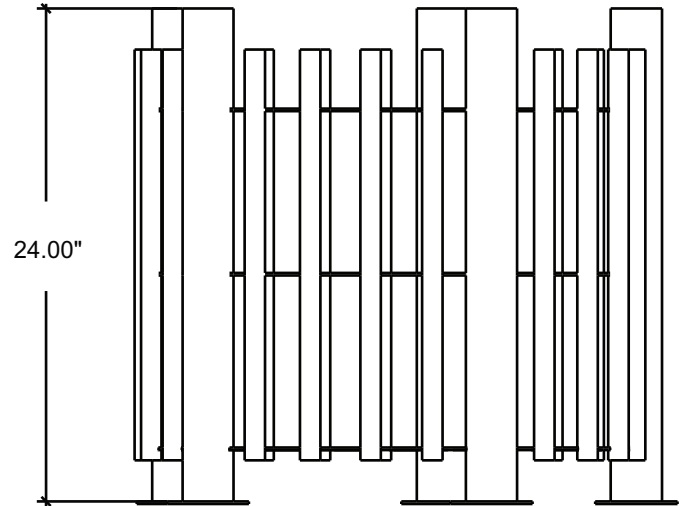

Milano Planter EL - 014

- **Model:** EL -014 S / P
- **Material:** S - Stainless Steel
P - Zinc Plated Steel
- **Finish:** Brushed stainless finish
Or powder coated finish
- **Dimensions:** 26"(d)x24"(h)
- **Weight:** Approximately 60lbs.
- **Installation:** Bolted down or free standing