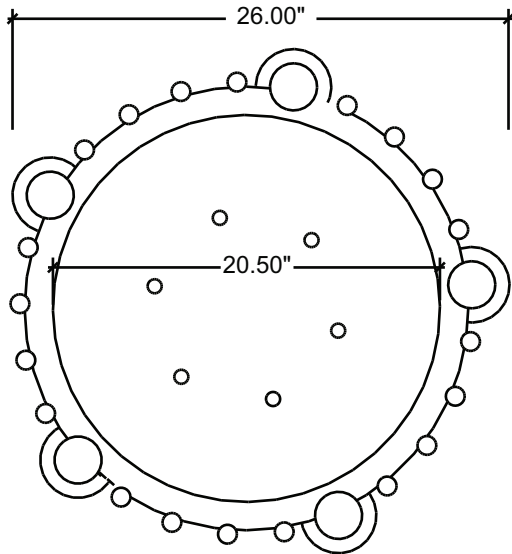

Milano Planter EL - 014

- **Model:** EL -014 S / P
- **Material:** S - Stainless Steel
P - Zinc Plated Steel
- **Finish:** Brushed stainless finish
Or powder coated finish
- **Dimensions:** 26"(d)x24"(h)
- **Weight:** Approximately 60lbs.
- **Installation:** Bolted down or free standing