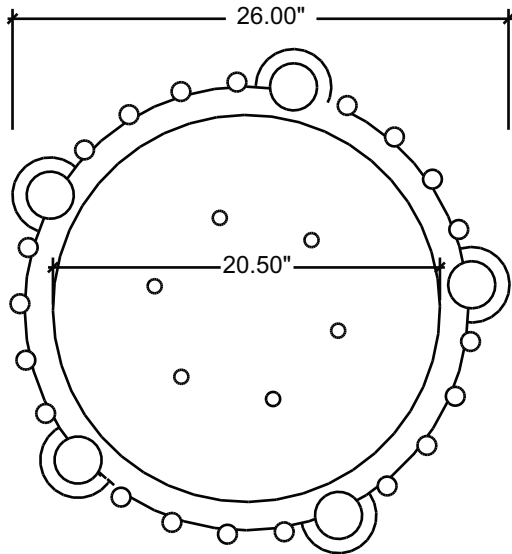

# Milano Planter EL - 014

- **Model:** EL -014 S / P
- **Material:** S - Stainless Steel  
P - Zinc Plated Steel
- **Finish:** Brushed stainless finish  
Or powder coated finish
- **Dimensions:** 26"(d)x24"(h)
- **Weight:** Approximately 60lbs.
- **Installation:** Bolted down or free standing