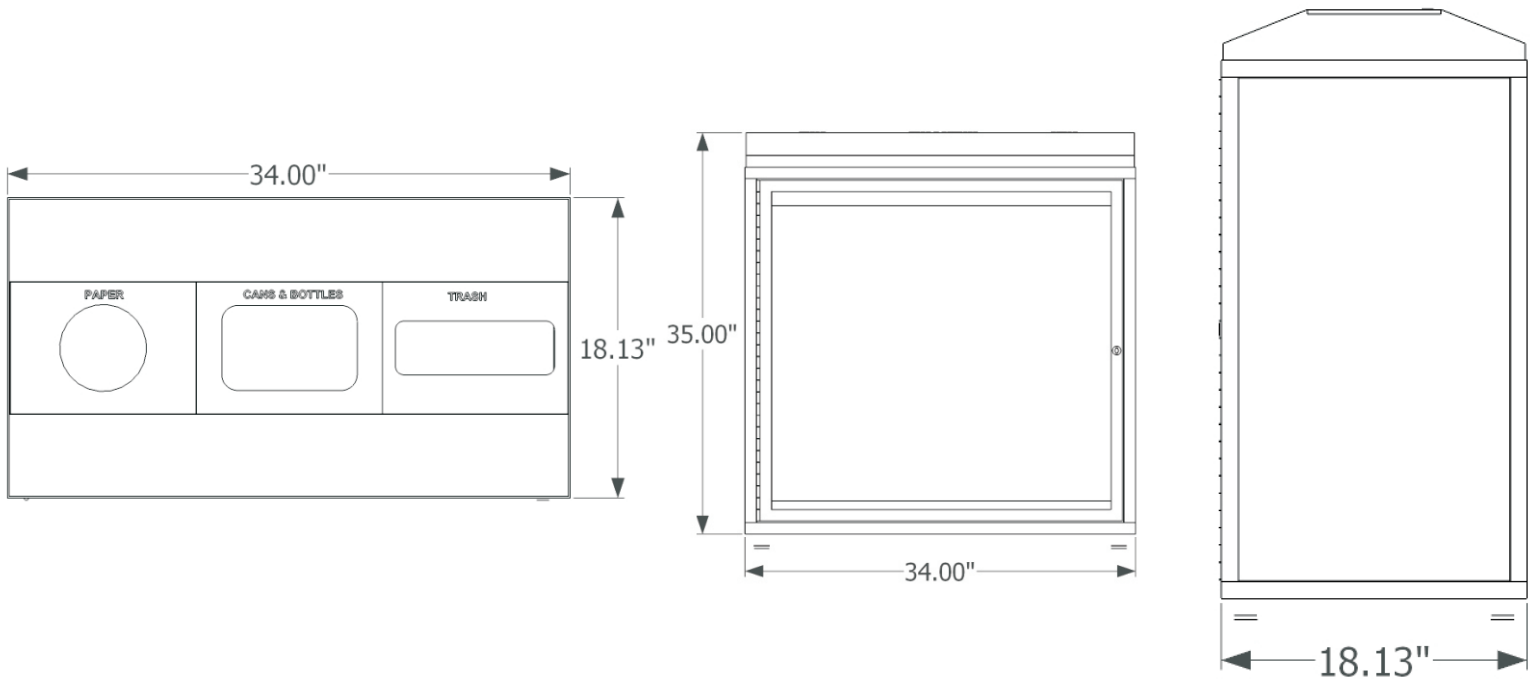

LaSalle, Flat Top CA-192

- **Model:** CA-192-P
- **Materials:** S - Stainless Steel
P - Galvanneal Steel
- **Finish:** Brushed #4 Stainless Steel or Powder Coated Finish
- **Liner:** 9.5" x 17" x 28" (h)
- **Dimensions:** 35" (H) x 34" (W) x 18.13" (D)
- **Openings:** Interchangeable stream inserts
- **Lock:** Universal Key Cam lock
- **Weight:** Approx. 200 lbs
- **Installation:** Free Standing with levelling glides (4)
- **Signage:** 27.5" (w) x 25.75" (h)