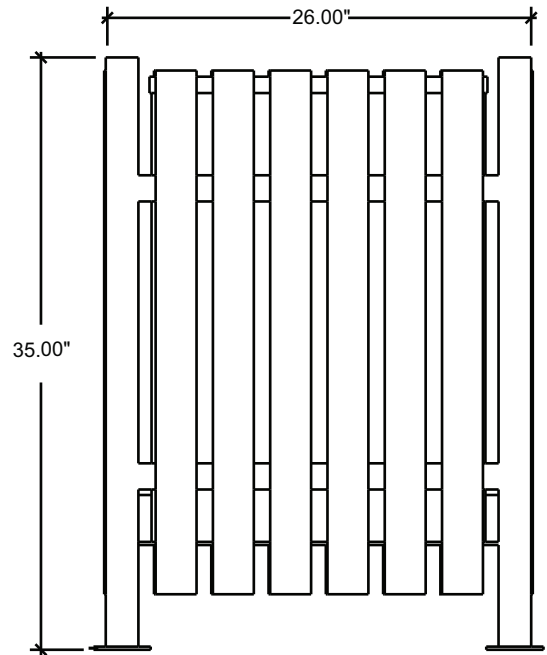

Firenze Waste Receptacle EL - 017

- **Model:** EL -017 S / P
- **Material:** S - Stainless Steel
P - Zinc Plated Steel
- **Finish:** Brushed stainless finish
Or powder coated finish
- **Door:** Optional side hinged door
- **Dimensions:** 26" (l) x 26" (w) x 35" (h)
- **Wood Slats:** Available in cedar, maple or plastic lumber
- **Liner:** 21USGal
- **Weight:** Approximately 100lbs.
- **Installation:** Bolted down or free standing