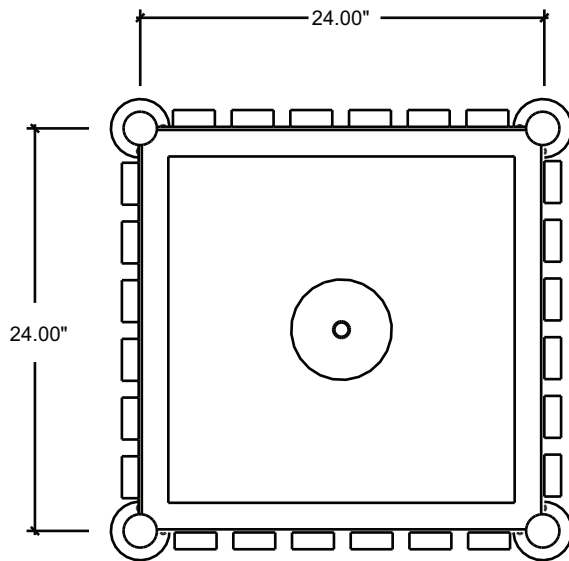

Firenze Waste Receptacle EL - 017

- **Model:** EL -017 S / P
- **Material:** S - Stainless Steel
P - Zinc Plated Steel
- **Finish:** Brushed stainless finish
Or powder coated finish
- **Door:** Optional side hinged door
- **Dimensions:** 26" (l) x 26" (w) x 35" (h)
- **Wood Slats:** Available in cedar, maple or plastic lumber
- **Liner:** 21USGal
- **Weight:** Approximately 100lbs.
- **Installation:** Bolted down or free standing