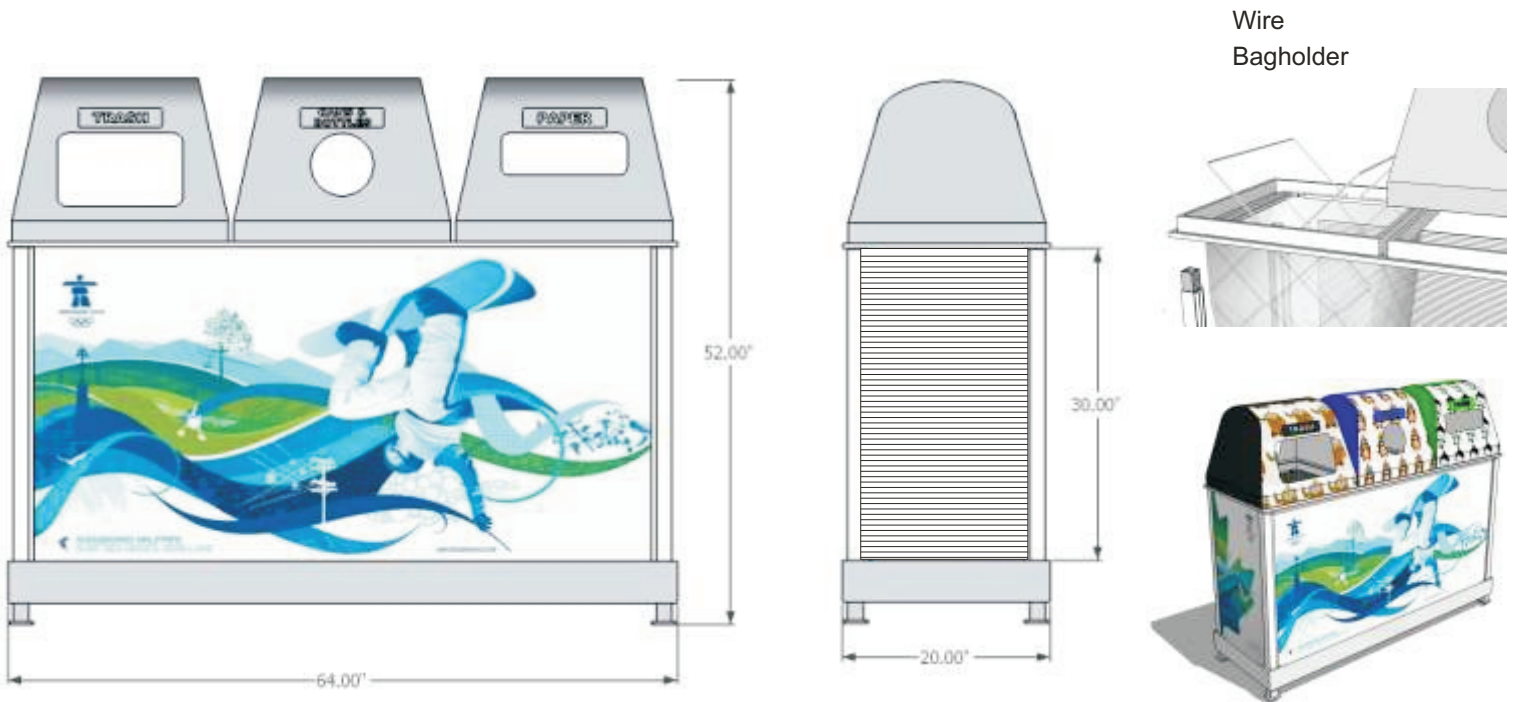

Cascade (Event Bin)

CA-163

- **Model:** CA-163
- **Materials:** Aluminum Sheet and Extrusions.
Coroplast Panels.(10mm)
HDPE Lids
- **Finish:** Powder Coated Finish
- **Liner:** Wire Bag Hanger
- **Dimensions:** 52in (H) x 64in (W) x 20in (D)
- **Openings:** Plastic
- **Lock:** Available Universal Key Cam lock
- **Weight:** Approx. 42lbs
- **Installation:** Free Standing
- **Signage:** 2 x 60" x 30"
2 x 16" x 30"