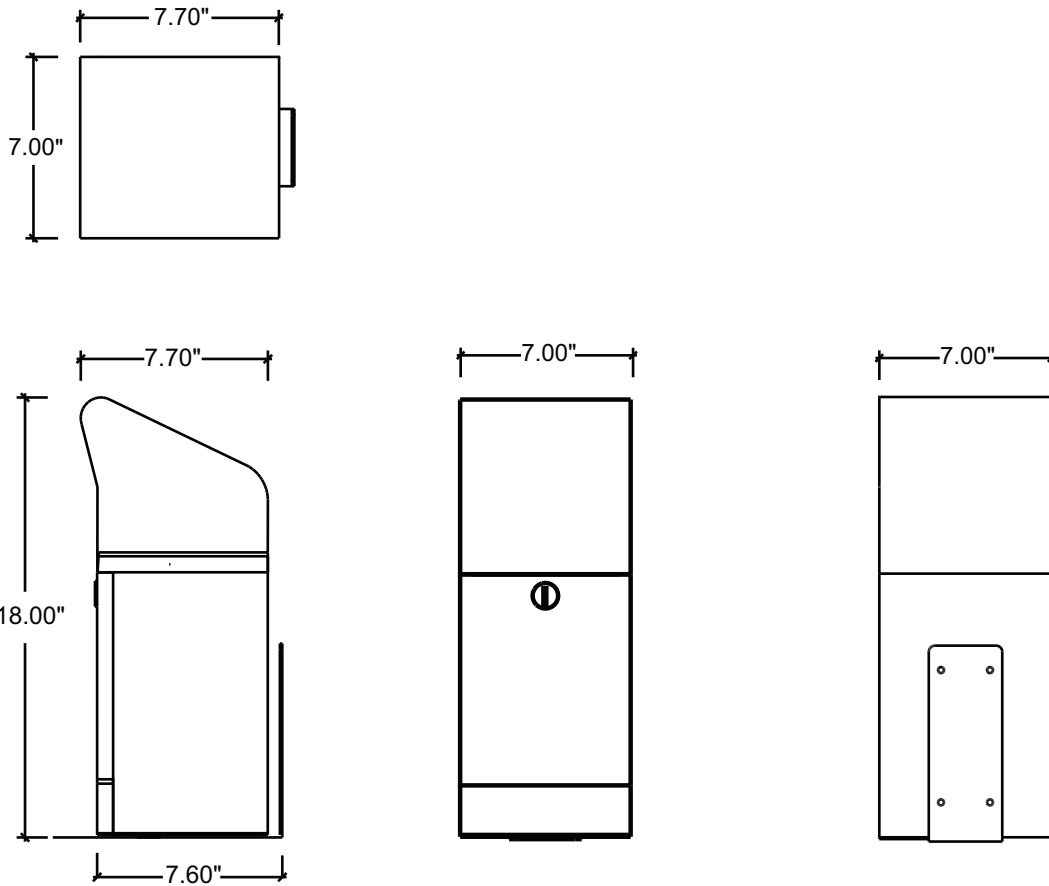

CN Tower AshBox EL - 022

- **Model:** EL - 022 S / P
- **Material:** S - Stainless Steel
P - Zinc Plated Steel
- **Finish:** Brushed Stainless
Or powder painted
- **Capacity:** 1.56litrebin(1,000butts)
- **AshBoxDimensions:** 6.9"(d) x 6.9"(w) x 7.8"(h) approx.
- **Dimensions:** 7"(d) x 7"(w) x 18"(h) approx.
- **Lock:** Camlock mechanismwithkey
- **Weight:** Approximately 4lbs.
- **Installation:** Wallmounted or optional floor mounted stand